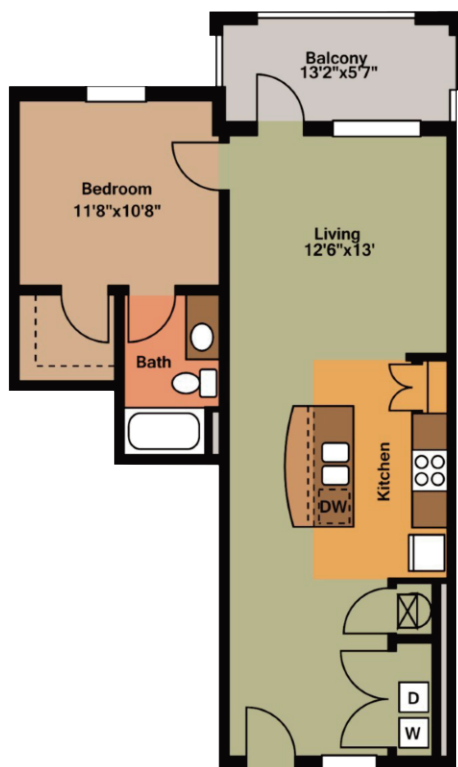

one bedroom

Barcelona

ONE Bedroom/ONE Bath

772 S.F.

Rent \$ _____

Deposit \$ _____

PH: 561.691.1270

3334 S. Bismark Lane | Jupiter, FL 33458

www.dakotaluxuryapts.com

Another Priderock Partners Property

Selected floorplans may vary from the illustration due to design configurations and architectural styling.

Unlimited *possibilities* creative spaces